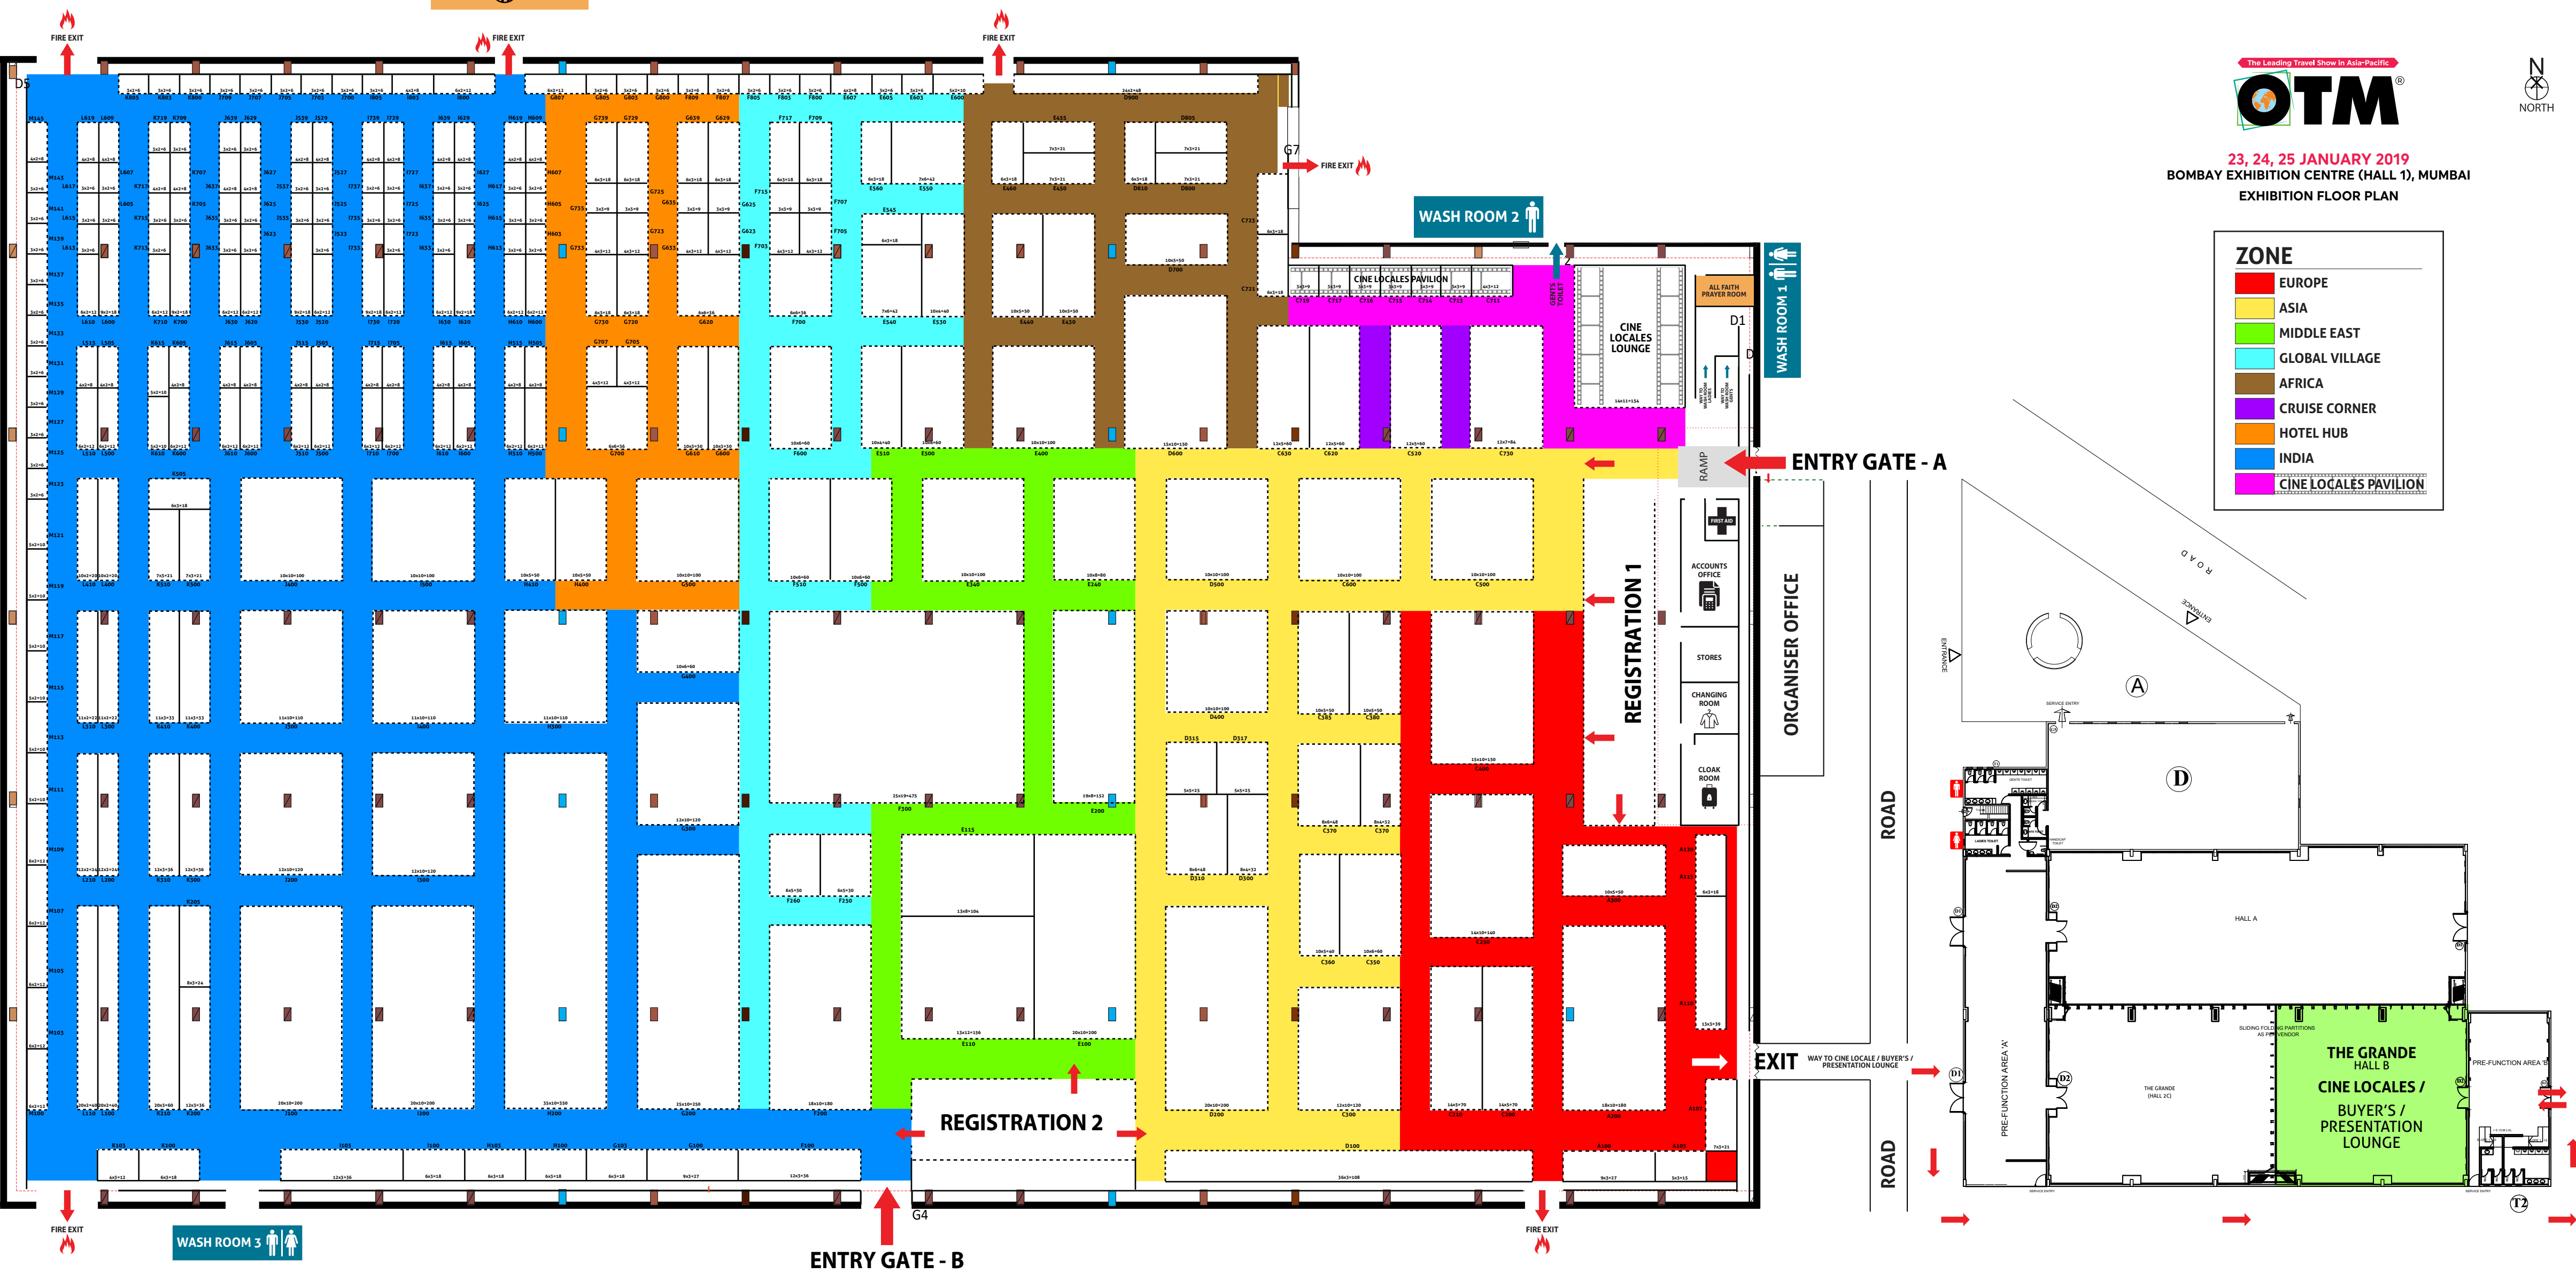

ZONE

- EUROPE
- ASIA
- MIDDLE EAST
- GLOBAL VILLAGE
- AFRICA
- CRUISE CORNER
- HOTEL HUB
- INDIA
- CINE LOCALES PAVILION

* Fairfest Media Limited reserves right to amend the exhibition floor plan & is not responsible for any change due to unforeseen circumstances.

PILLAR WITH POWER BOARDS
Pillar Size: 4 (W)feet x 14 (H)feet & 3 (W)feet x 14 (H)feet