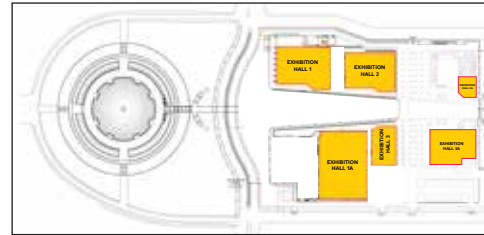

HALL-1

India's Biggest Travel Show Network
TTF
 TRAVEL & TOURISM FAIR
31 JULY, 1 & 2 AUGUST 2025
 MAHATMA MANDIR CONVENTION AND EXHIBITION CENTRE,
 GANDHINAGAR, GUJARAT
EXHIBITION FLOOR PLAN

ROAD

EXISTING LANDSCAPE

HALL-3

ROAD

MMCC - BIRDS EYE VIEW PLAN

Important note for Hall-3A: Maximum available height of low ceiling area (Hall-3A) for Standard Shell Scheme Booths is 8 feet.

* Fairfest Media Limited reserves right to change the exhibition floor plan/venue & is not responsible for any change due to unforeseen circumstances.

Important note for Hall-1A: Standard Shell Scheme Booths only. Custom Fabrication / Platform is not allowed in Hall-1A.

Hall 1A: Outbound Area

GATE 3