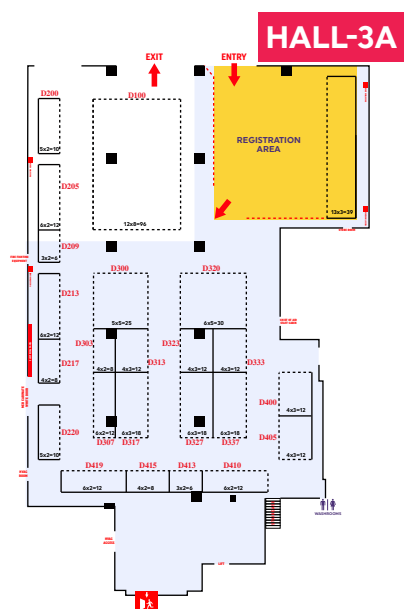

HALL-1

India's Biggest Travel Show Network
TTF
 TRAVEL & TOURISM FAIR
31 JULY, 1 & 2 AUGUST 2025
 MAHATMA MANDIR CONVENTION AND EXHIBITION CENTRE,
 GANDHINAGAR, GUJARAT
EXHIBITION FLOOR PLAN

ROAD

EXISTING LANDSCAPE

HALL-3

ROAD

MMCC - BIRDS EYE VIEW PLAN

Important note for Hall-3A: Maximum available height of low ceiling area (Hall-3A) for Standard Shell Scheme Booths is 8 feet.

* Fairfest Media Limited reserves right to change the exhibition floor plan/venue & is not responsible for any change due to unforeseen circumstances.

Important note for Hall-1A: Standard Shell Scheme Booths only. Custom Fabrication / Platform is not allowed in Hall-1A.

Hall 1A: Outbound Area

GATE 3