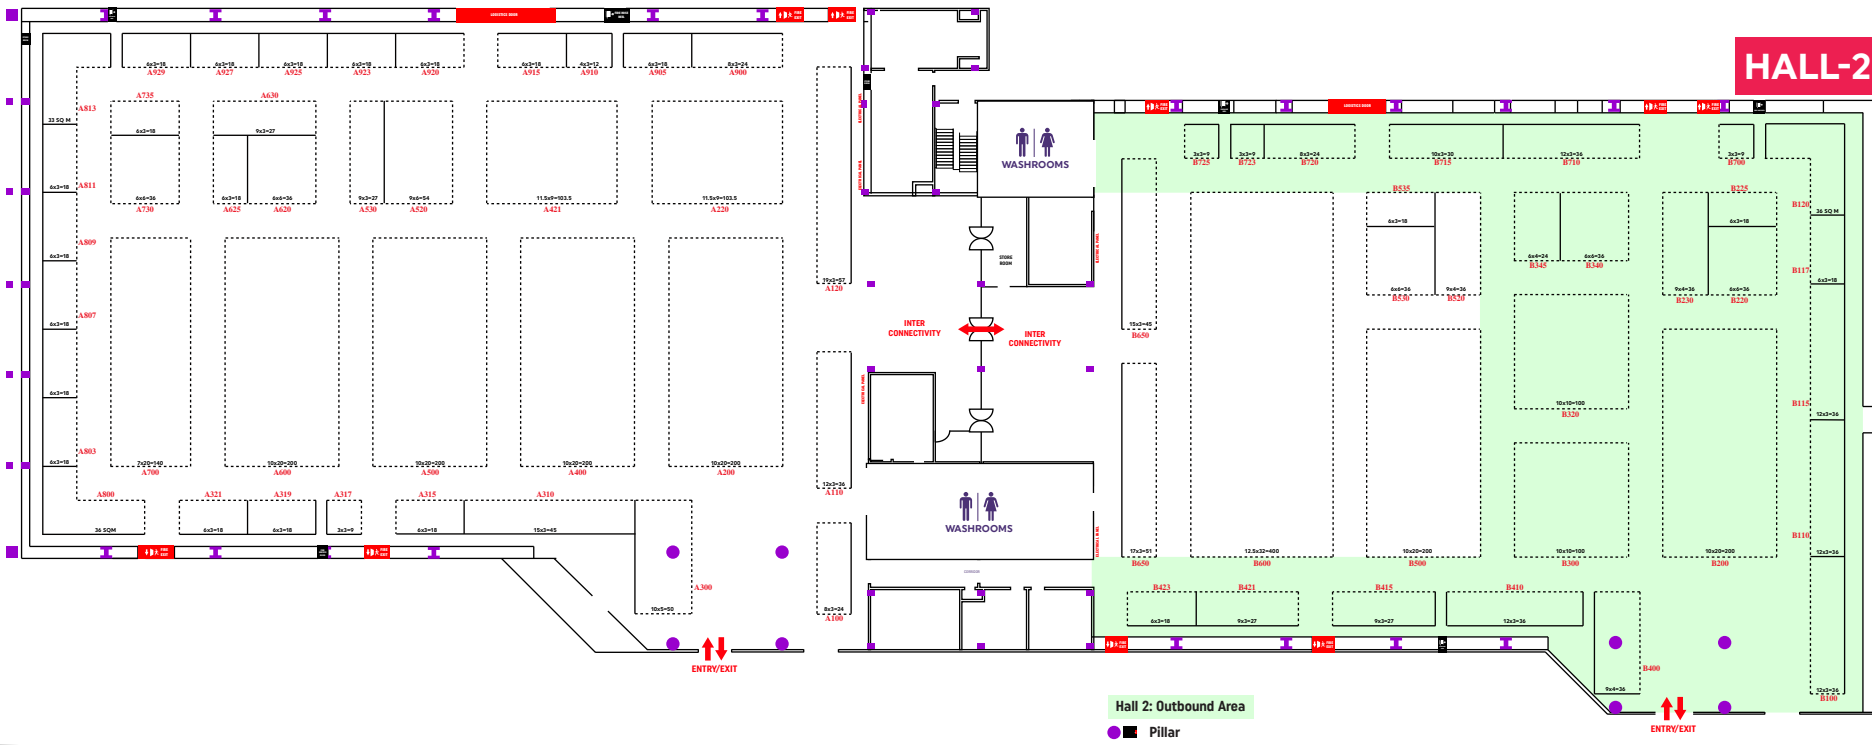

HALL-1

India's Biggest Travel Show Network
TTF
 TRAVEL & TOURISM FAIR
31 JULY, 1 & 2 AUGUST 2025
 MAHATMA MANDIR CONVENTION AND EXHIBITION CENTRE,
 GANDHINAGAR, GUJARAT
EXHIBITION FLOOR PLAN

ROAD

EXISTING LANDSCAPE

HALL-3

ROAD

MMCC - BIRDS EYE VIEW PLAN

Important note for Hall-3A: Maximum available height of low ceiling area (Hall-3A) for Standard Shell Scheme Booths is 8 feet.

* Fairfest Media Limited reserves right to change the exhibition floor plan/venue & is not responsible for any change due to unforeseen circumstances.

Important note for Hall-1A: Standard Shell Scheme Booths only. Custom Fabrication / Platform is not allowed in Hall-1A.

Hall 1A: Outbound Area

GATE 3