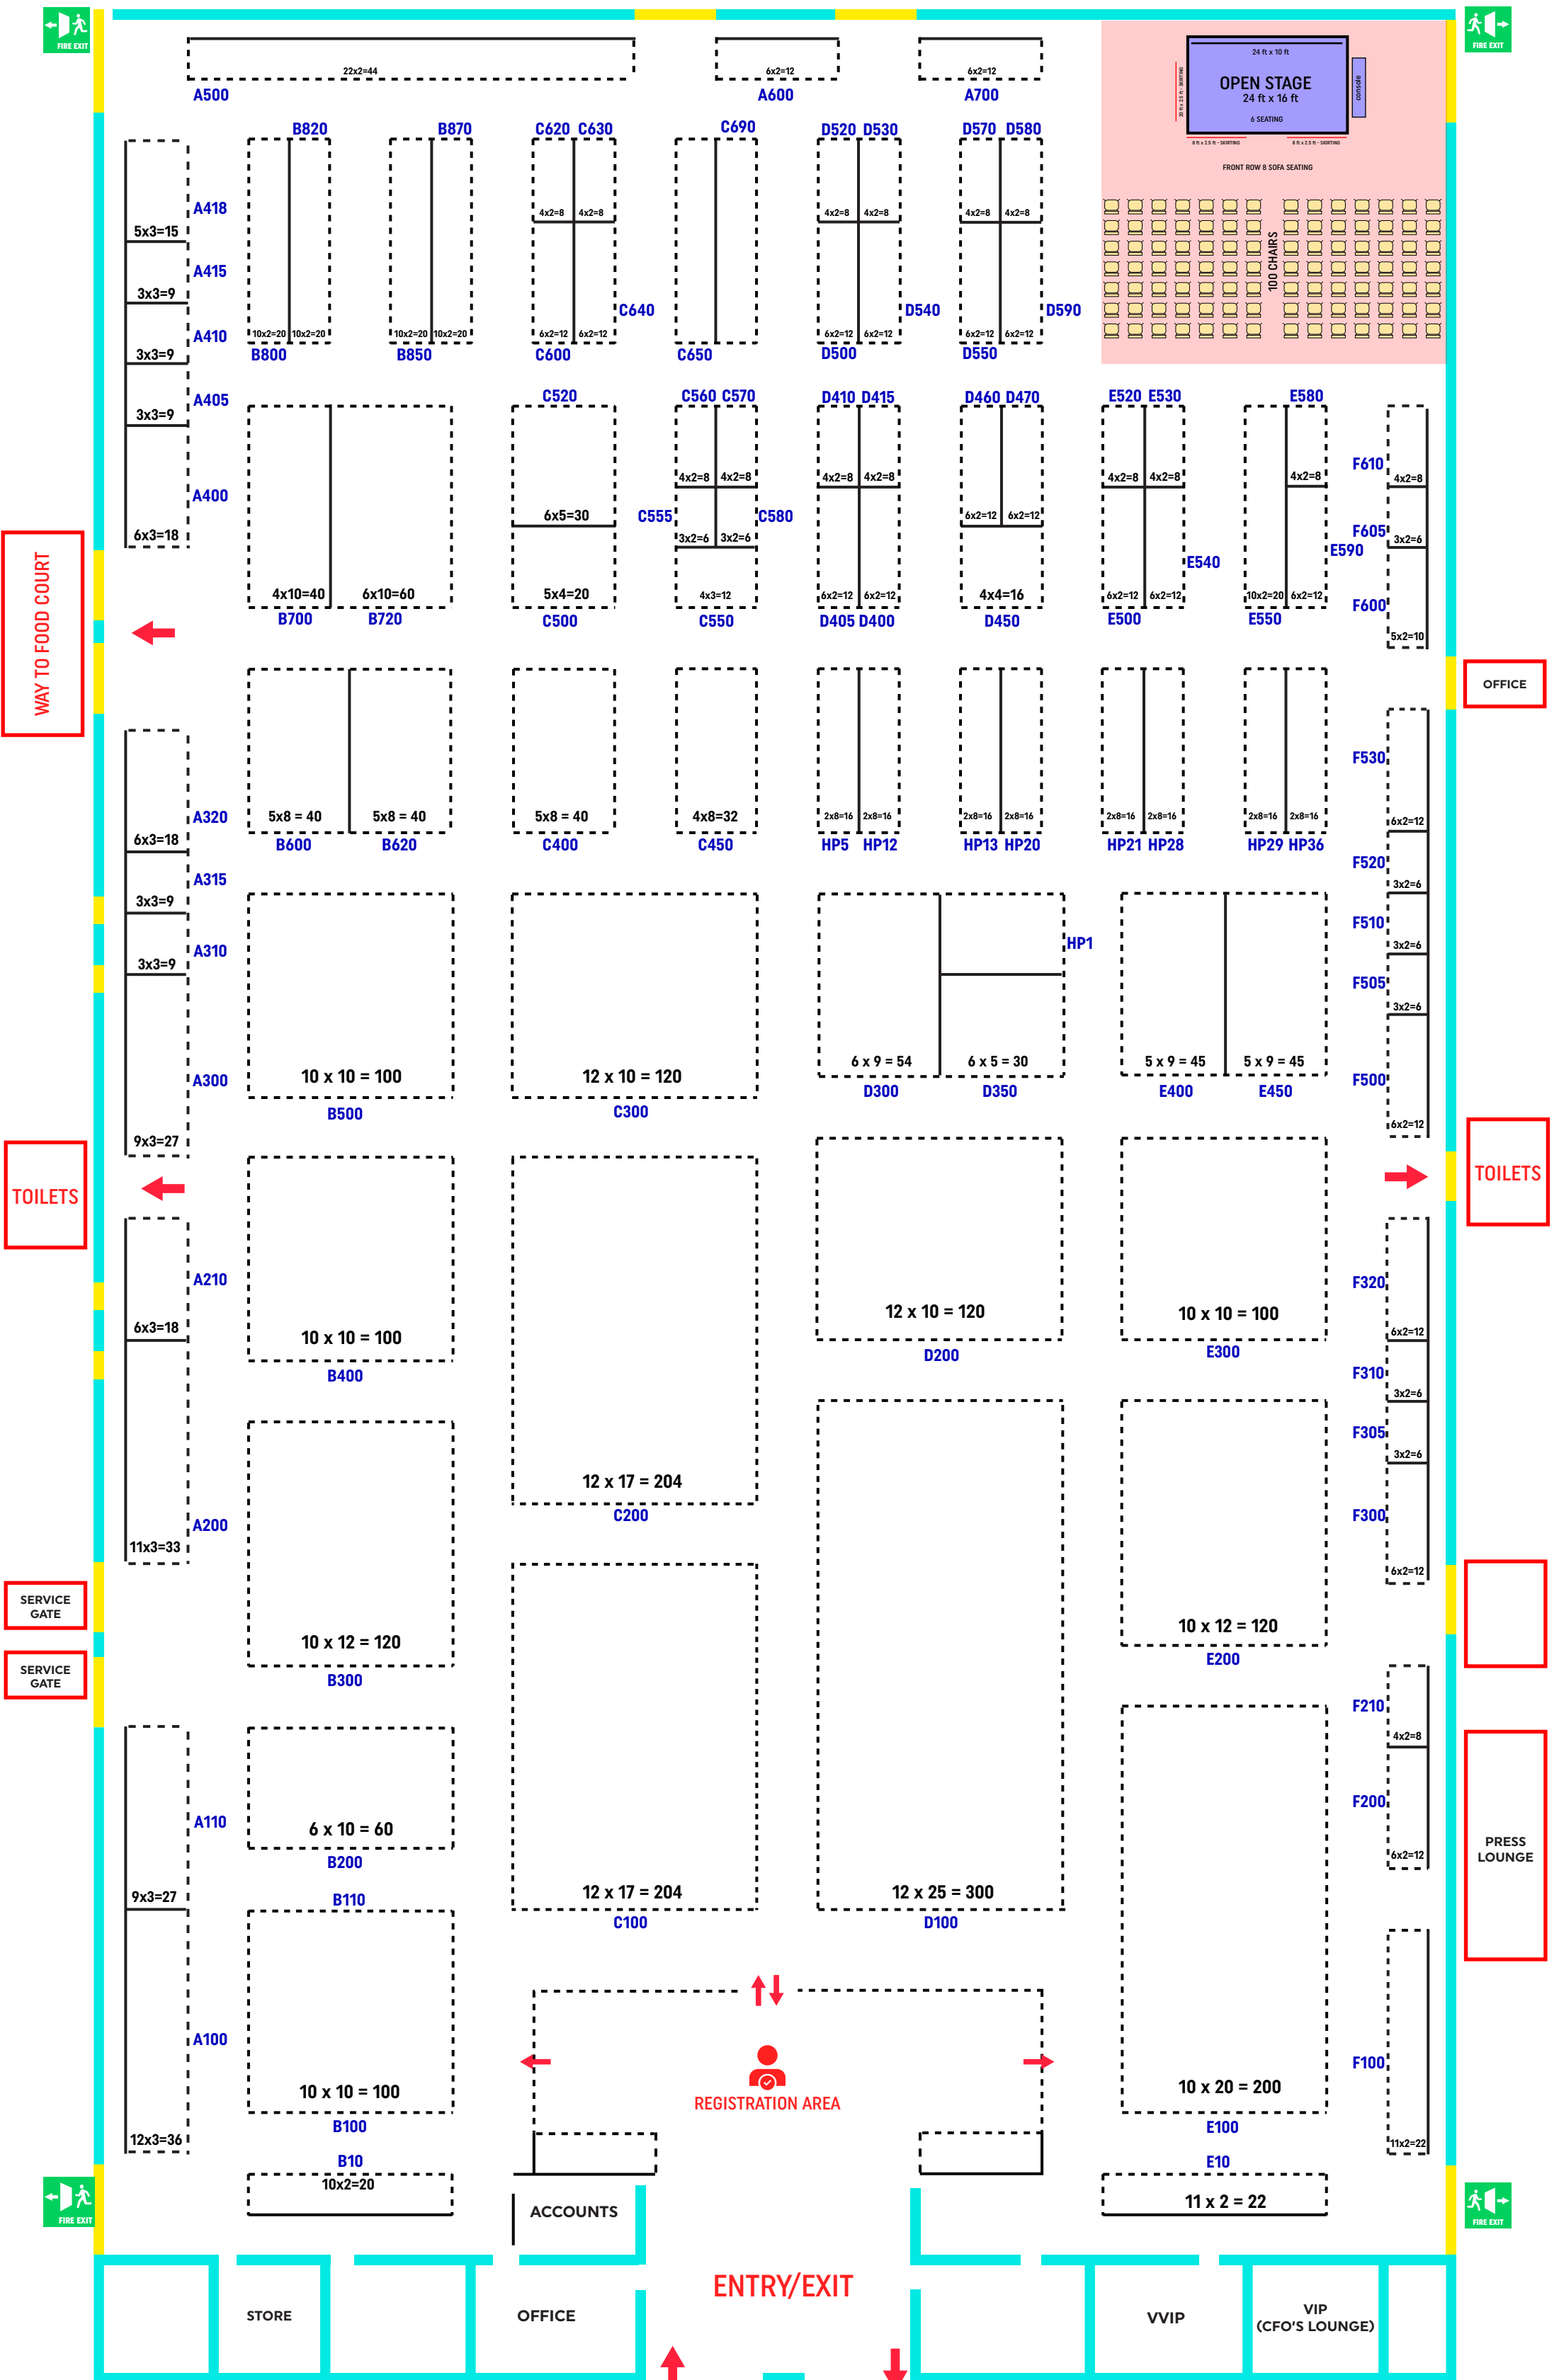

TRAVEL & TOURISM FAIR

10, 11 & 12 JULY, 2025

BISWA BANGLA MELA PRANGAN (HALL - A)

\* Fairfest Media Limited reserves right to amend the layout & is not responsible for any change due to unforeseen circumstances.