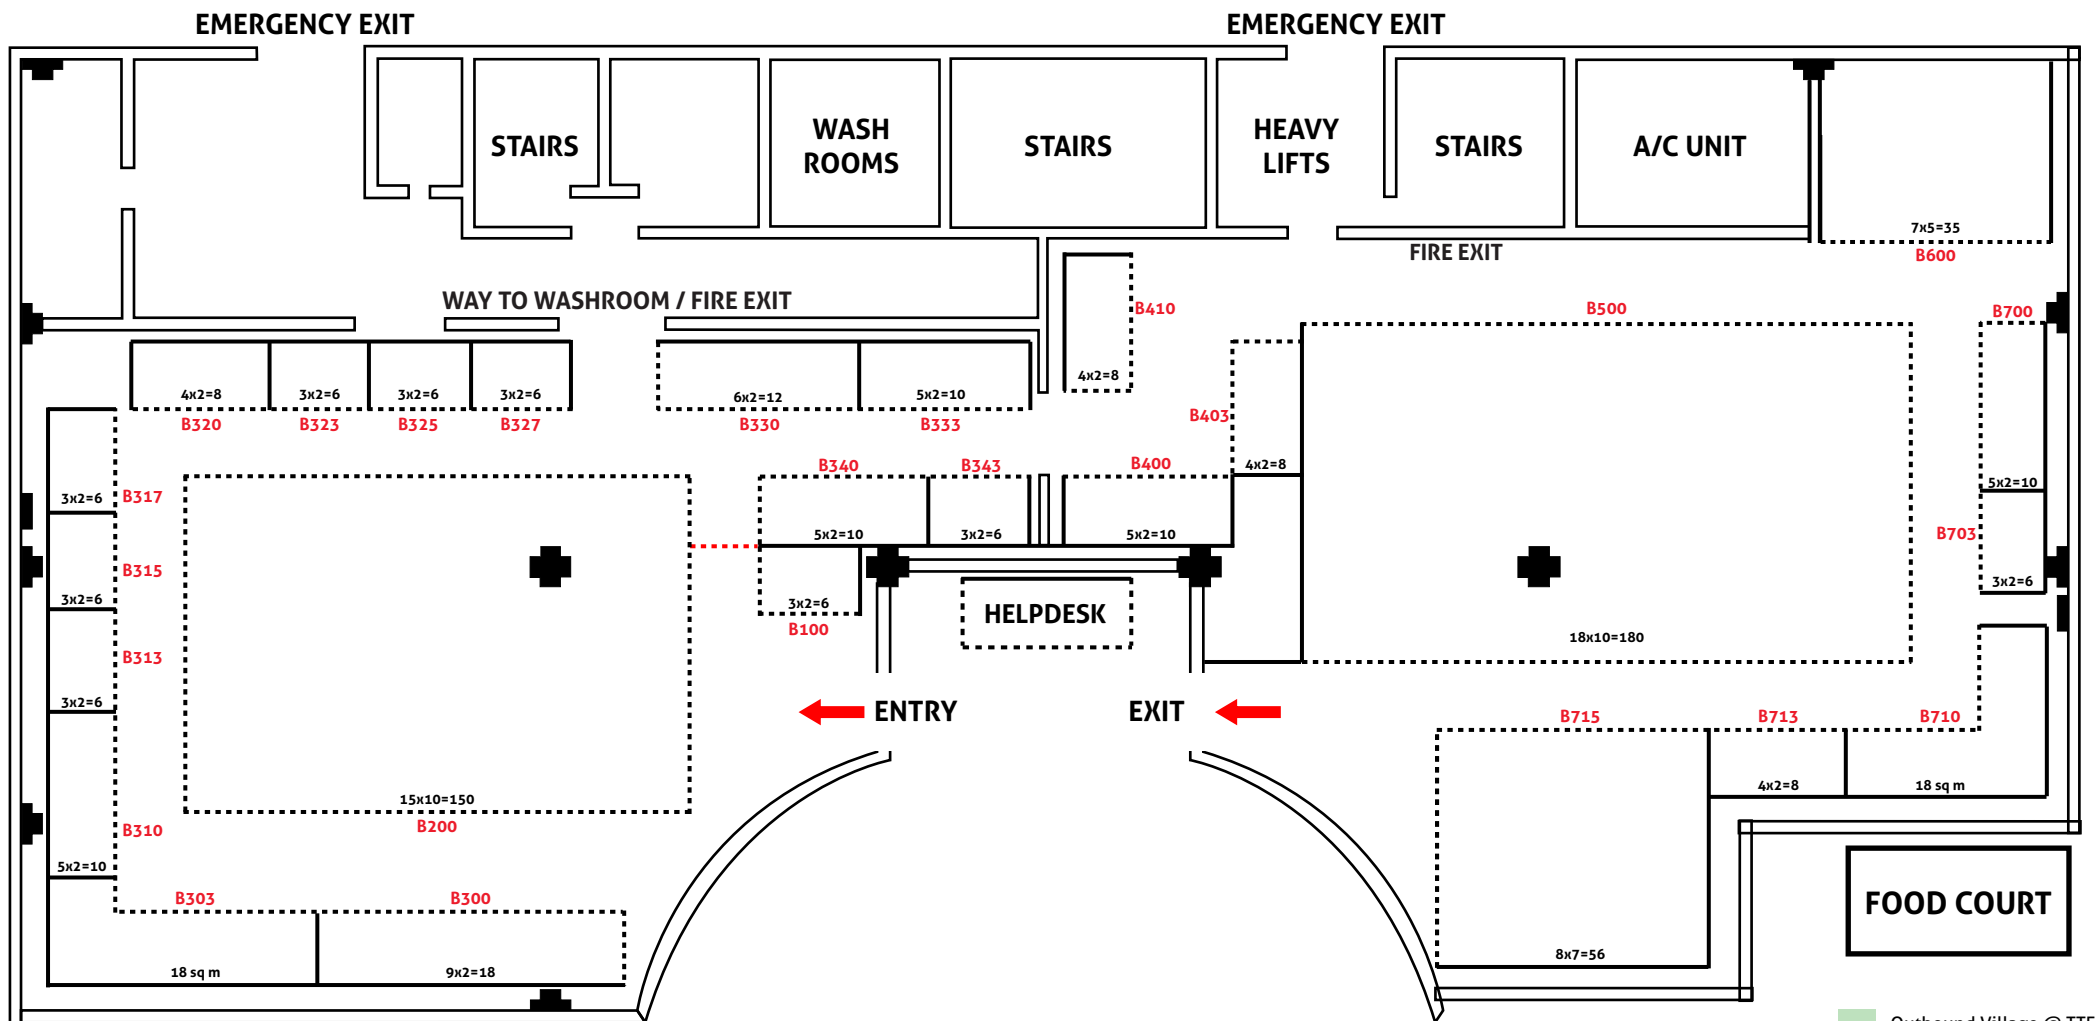

EXHIBITION FLOOR PLAN
HALL A - SECOND FLOOR

Maximum Permissible Height - 10 feet

HALL B - GROUND FLOOR

Outbound Village @ TTF

* Fairfest Media Limited reserves right to amend the exhibition floor plan & is not responsible for any change due to unforeseen circumstances.