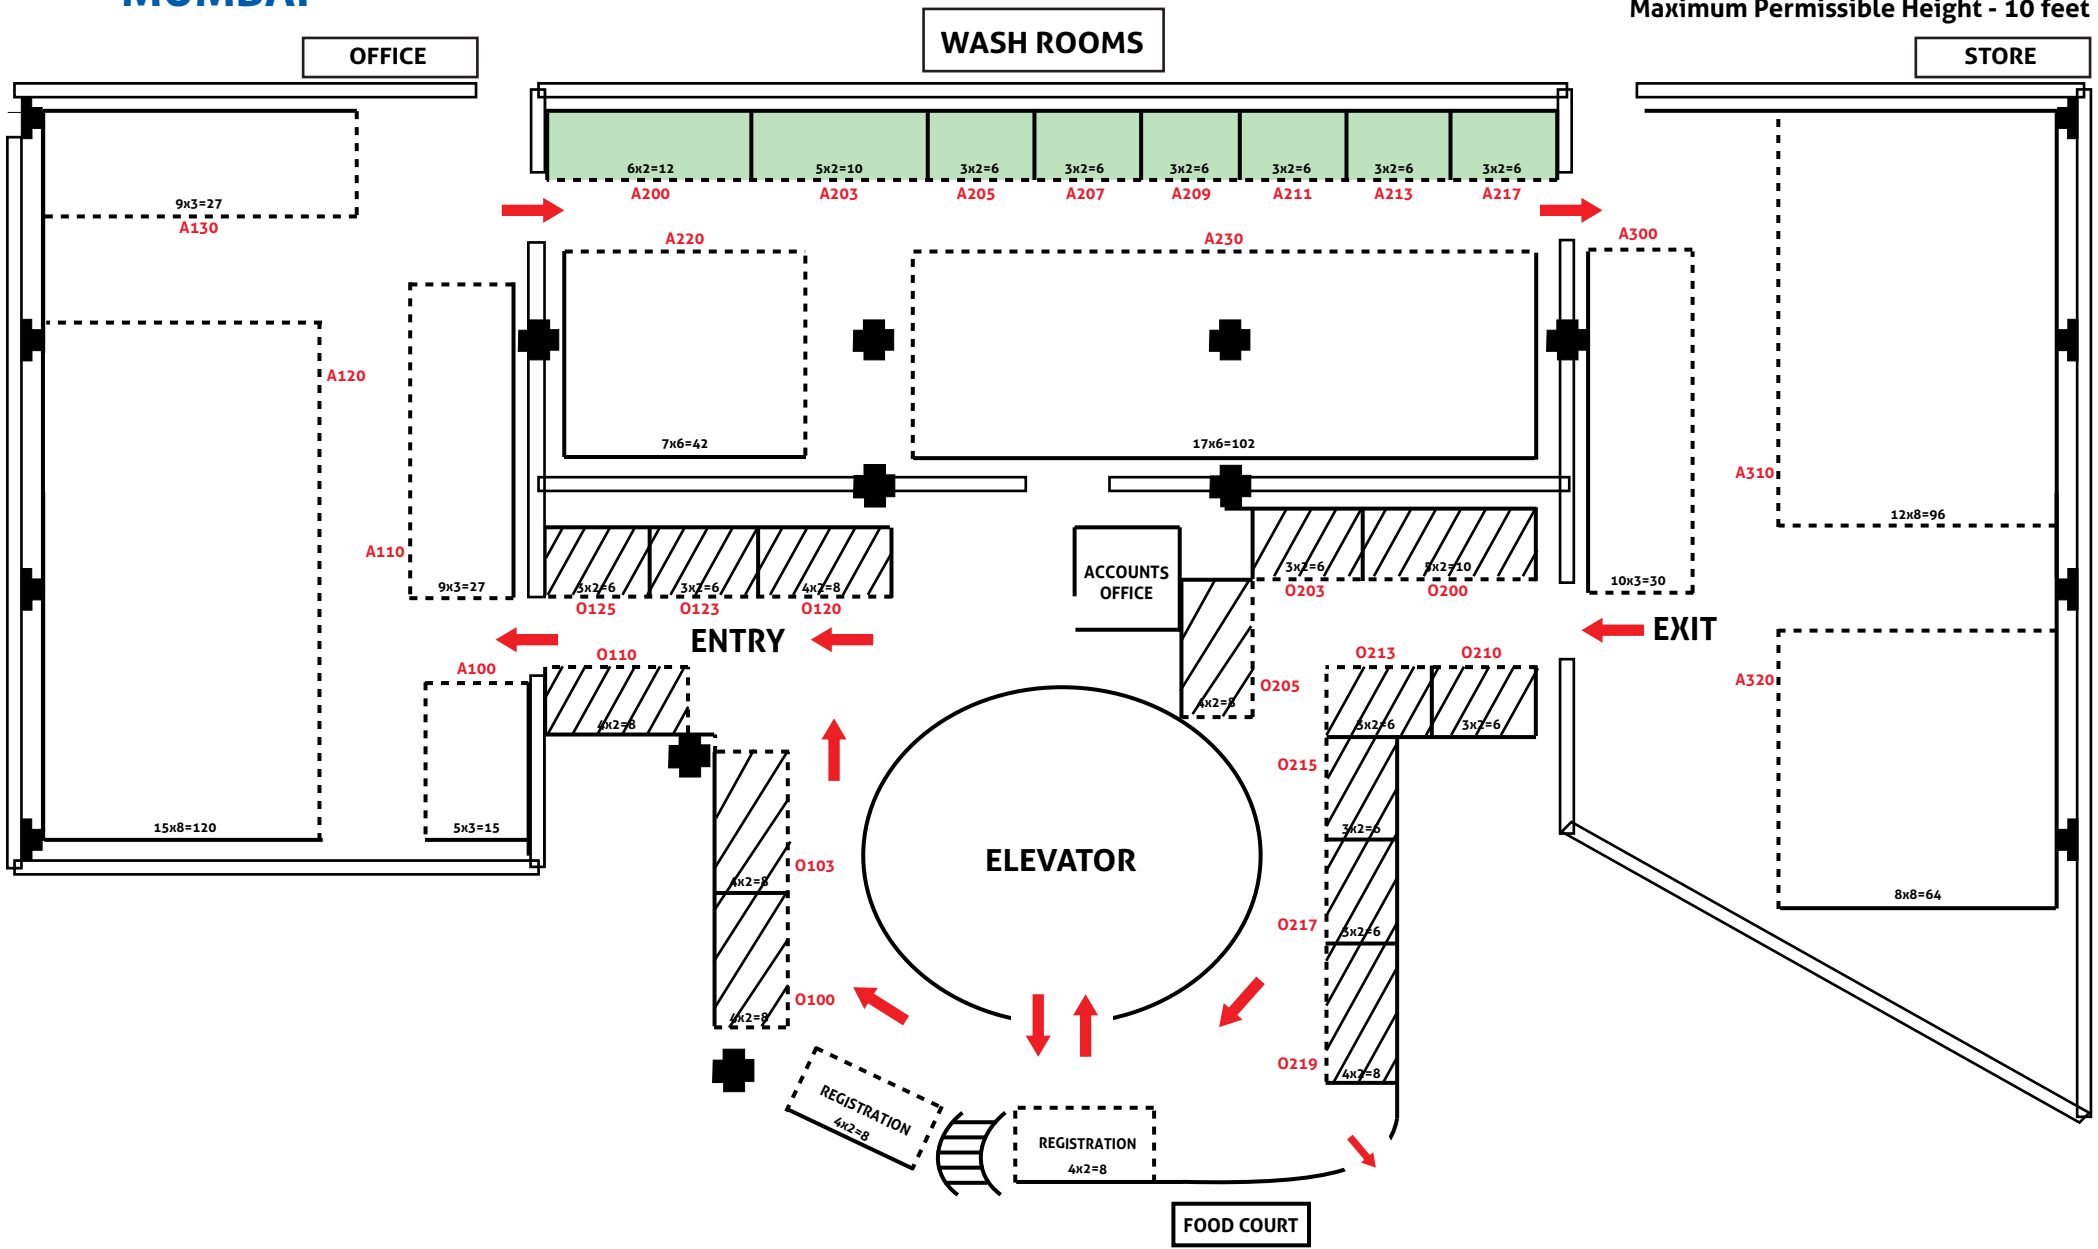

EXHIBITION FLOOR PLAN
HALL A - SECOND FLOOR

Maximum Permissible Height - 10 feet

HALL B - GROUND FLOOR

Outbound Village @ TTF

* Fairfest Media Limited reserves right to amend the exhibition floor plan & is not responsible for any change due to unforeseen circumstances.